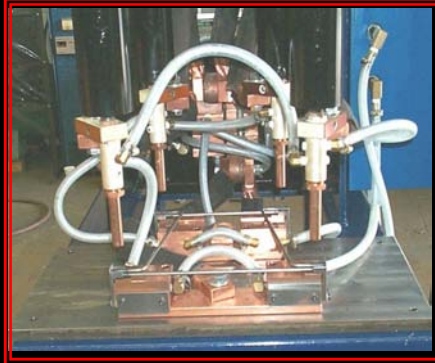

### Wire Display Piece Welder

- \* 4 Weld Cylinders c/w Barrel Clamp Assembly & Top Electrodes
- \* Medar Series Weld Control with Palm Button Operation
- \* 150 KVA Welding Transformer
- \* Automatic Parts Ejector System